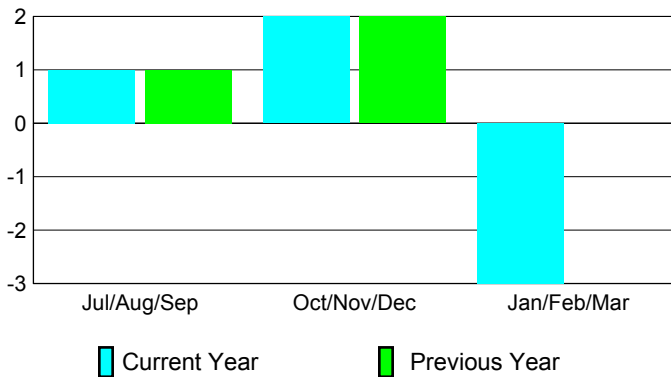

Comparison of Club Gain/Loss

Current Year Compared to the Previous Year