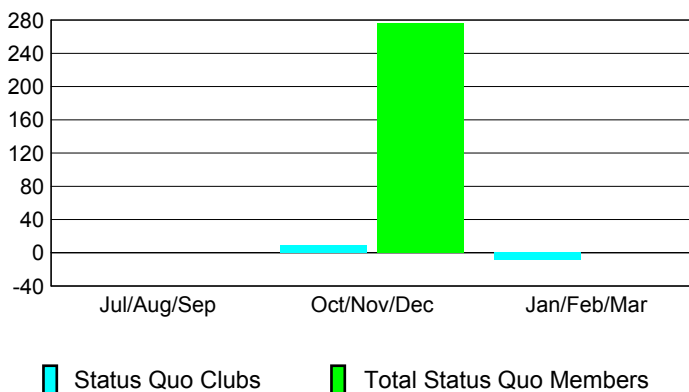

### Clubs 2007-2008

Month	New Club Goal	Actual New Clubs	Actual Dropped Clubs	Gain/Loss of Clubs	Gain/Loss of Clubs
Jul/Aug/Sep	2	2	-1	1	1
Oct/Nov/Dec	1	2	0	2	2
Jan/Feb/Mar	2	-4	1	-3	0
<b>Totals</b>	<b>5</b>	<b>0</b>	<b>0</b>	<b>0</b>	<b>3</b>

### Club Results 2008-2009

Goal, New, Dropped, Gain/Loss

### Comparison of Club Gain/Loss

Current Year Compared to the Previous Year

### YTD Status Quo Clubs 2008-2009

Status Quo Clubs Compared to Status Quo Members