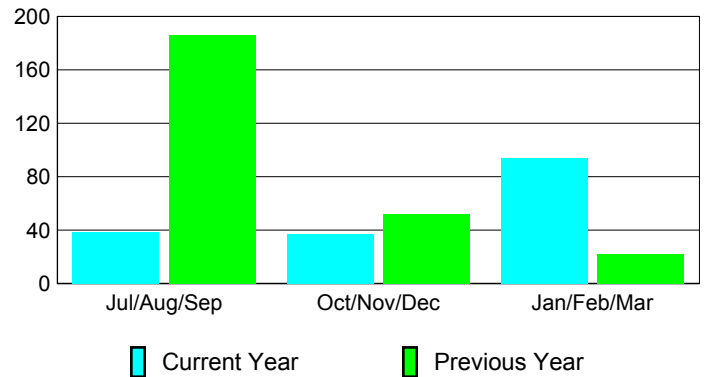

Comparison of Membership Gain/Loss

Current Year Compared to the Previous Year