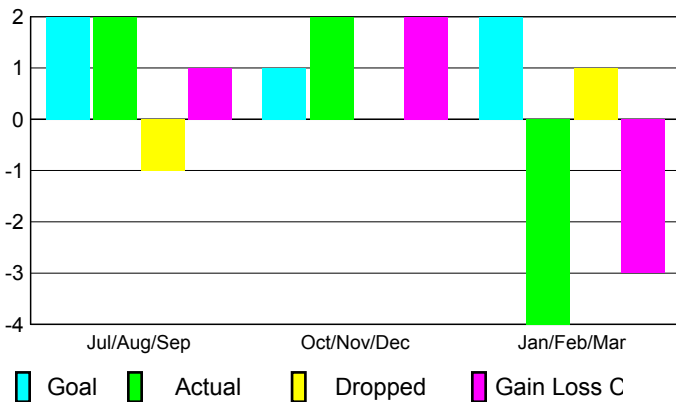

2008-2009 GMT Quarterly Report for District (or Undistricted) **District 355 D**

GMT: **BYEONG-DEOK KIM**

Location: **REPUBLIC OF KOREA**

GMT CA: **5**

CLUBS

Club Results 2008-2009

Clubs 2007-2008

Month	New Club Goal	Actual New Clubs	Actual Dropped Clubs	Gain/Loss of Clubs	Gain/Loss of Clubs
Jul/Aug/Sep	2	2	-1	1	1
Oct/Nov/Dec	1	2	0	2	2
Jan/Feb/Mar	2	-4	1	-3	0
Totals	5	0	0	0	3

Club Results 2008-2009

Goal, New, Dropped, Gain/Loss